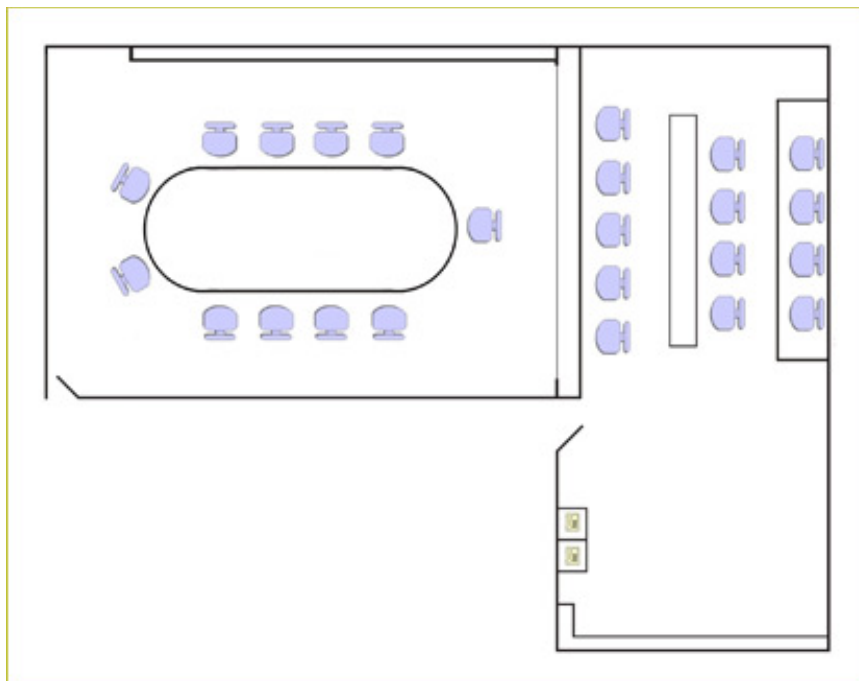

Focus Group Facility Floor Plans

The Pittsburgh Room

22' x 16' meeting room

Observation room accommodates 12-14 clients

The Three Rivers Room

25' x 18' meeting room

Observation room accommodates 8-10 clients